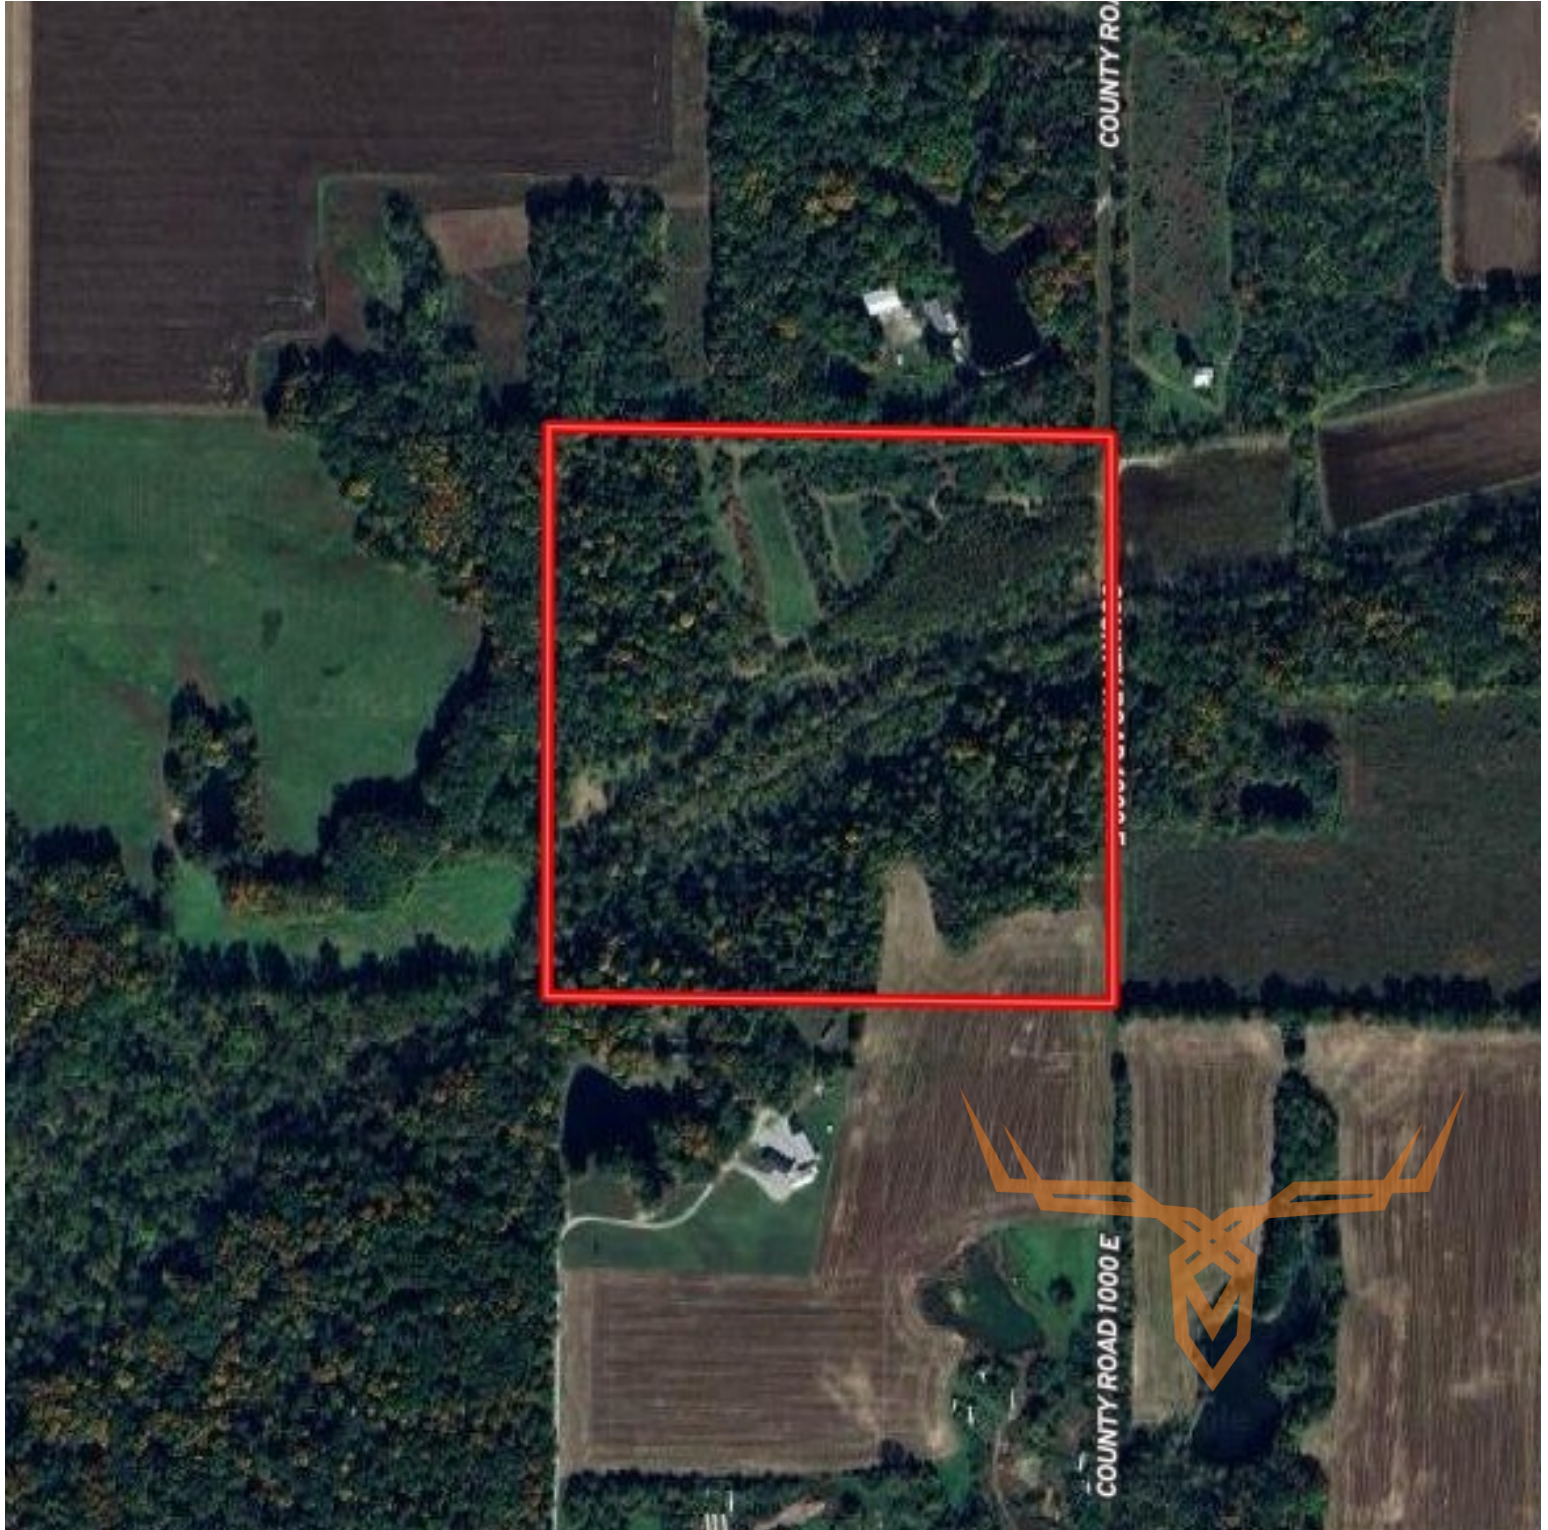

40± Acre Diverse Illinois Hunting Property for Sale - Fayette County

T R O P H Y
PROPERTIES AND AUCTION
LAND | RECREATIONAL | RESIDENTIAL

www.TrophyPA.com • (855) 573-5263 • leads@trophy.com

Broker does not guarantee the accuracy of sq. ft., lot size, or other information, buyer is advised to independently verify the accuracy of information through personal inspection and with appropriate professionals