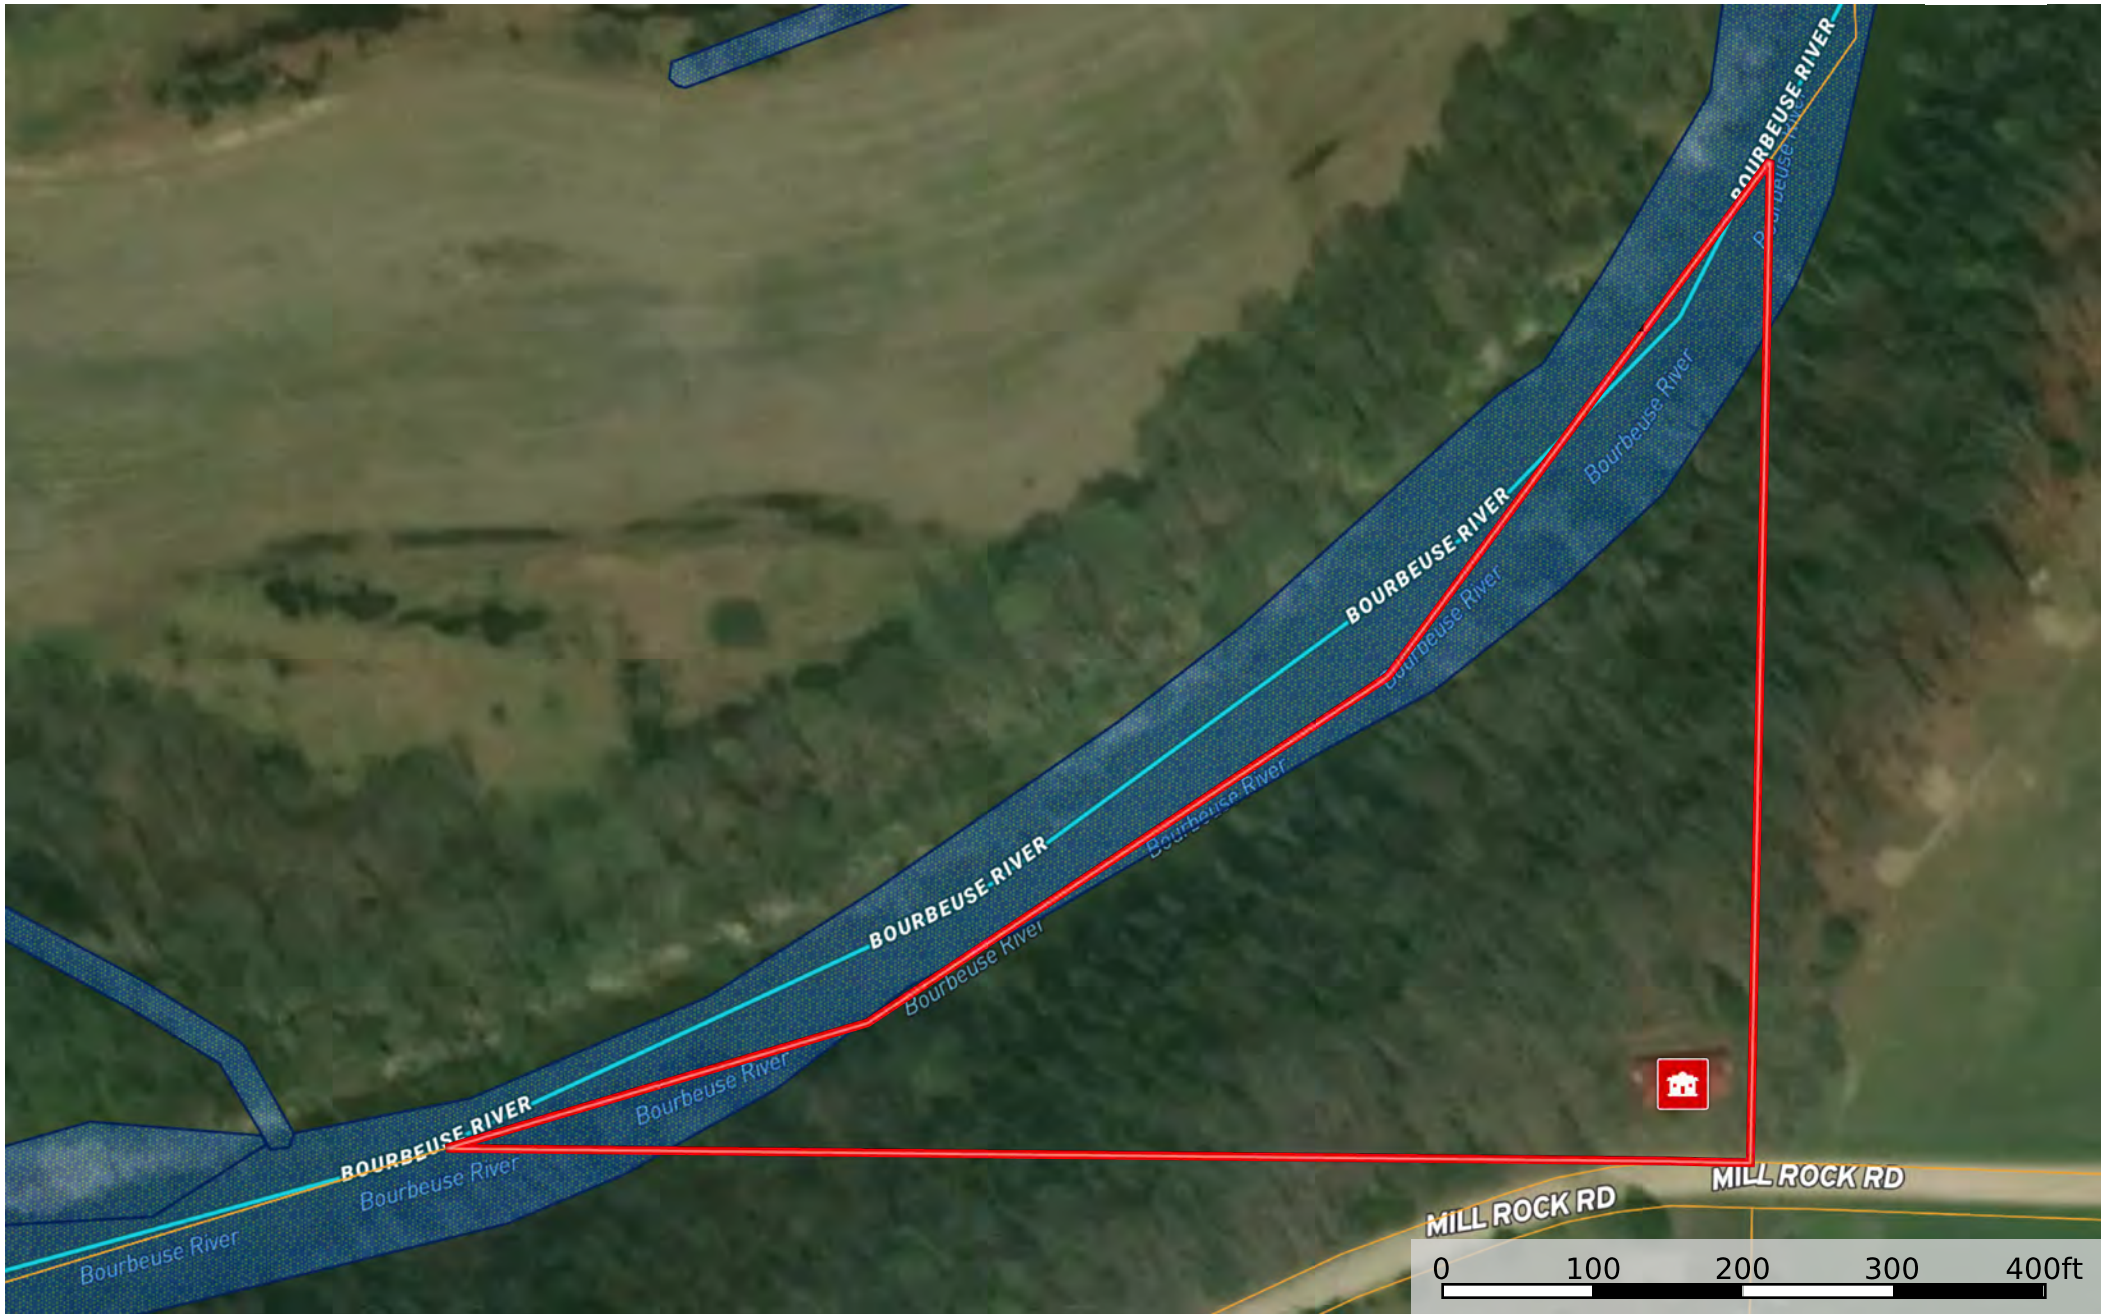

Mill Rock Rd

Missouri, AC +/-

-  Main House
-  Boundary
-  Wetlands
-  Riparian
-  Stream, Intermittent
-  River/Creek
-  Water Body