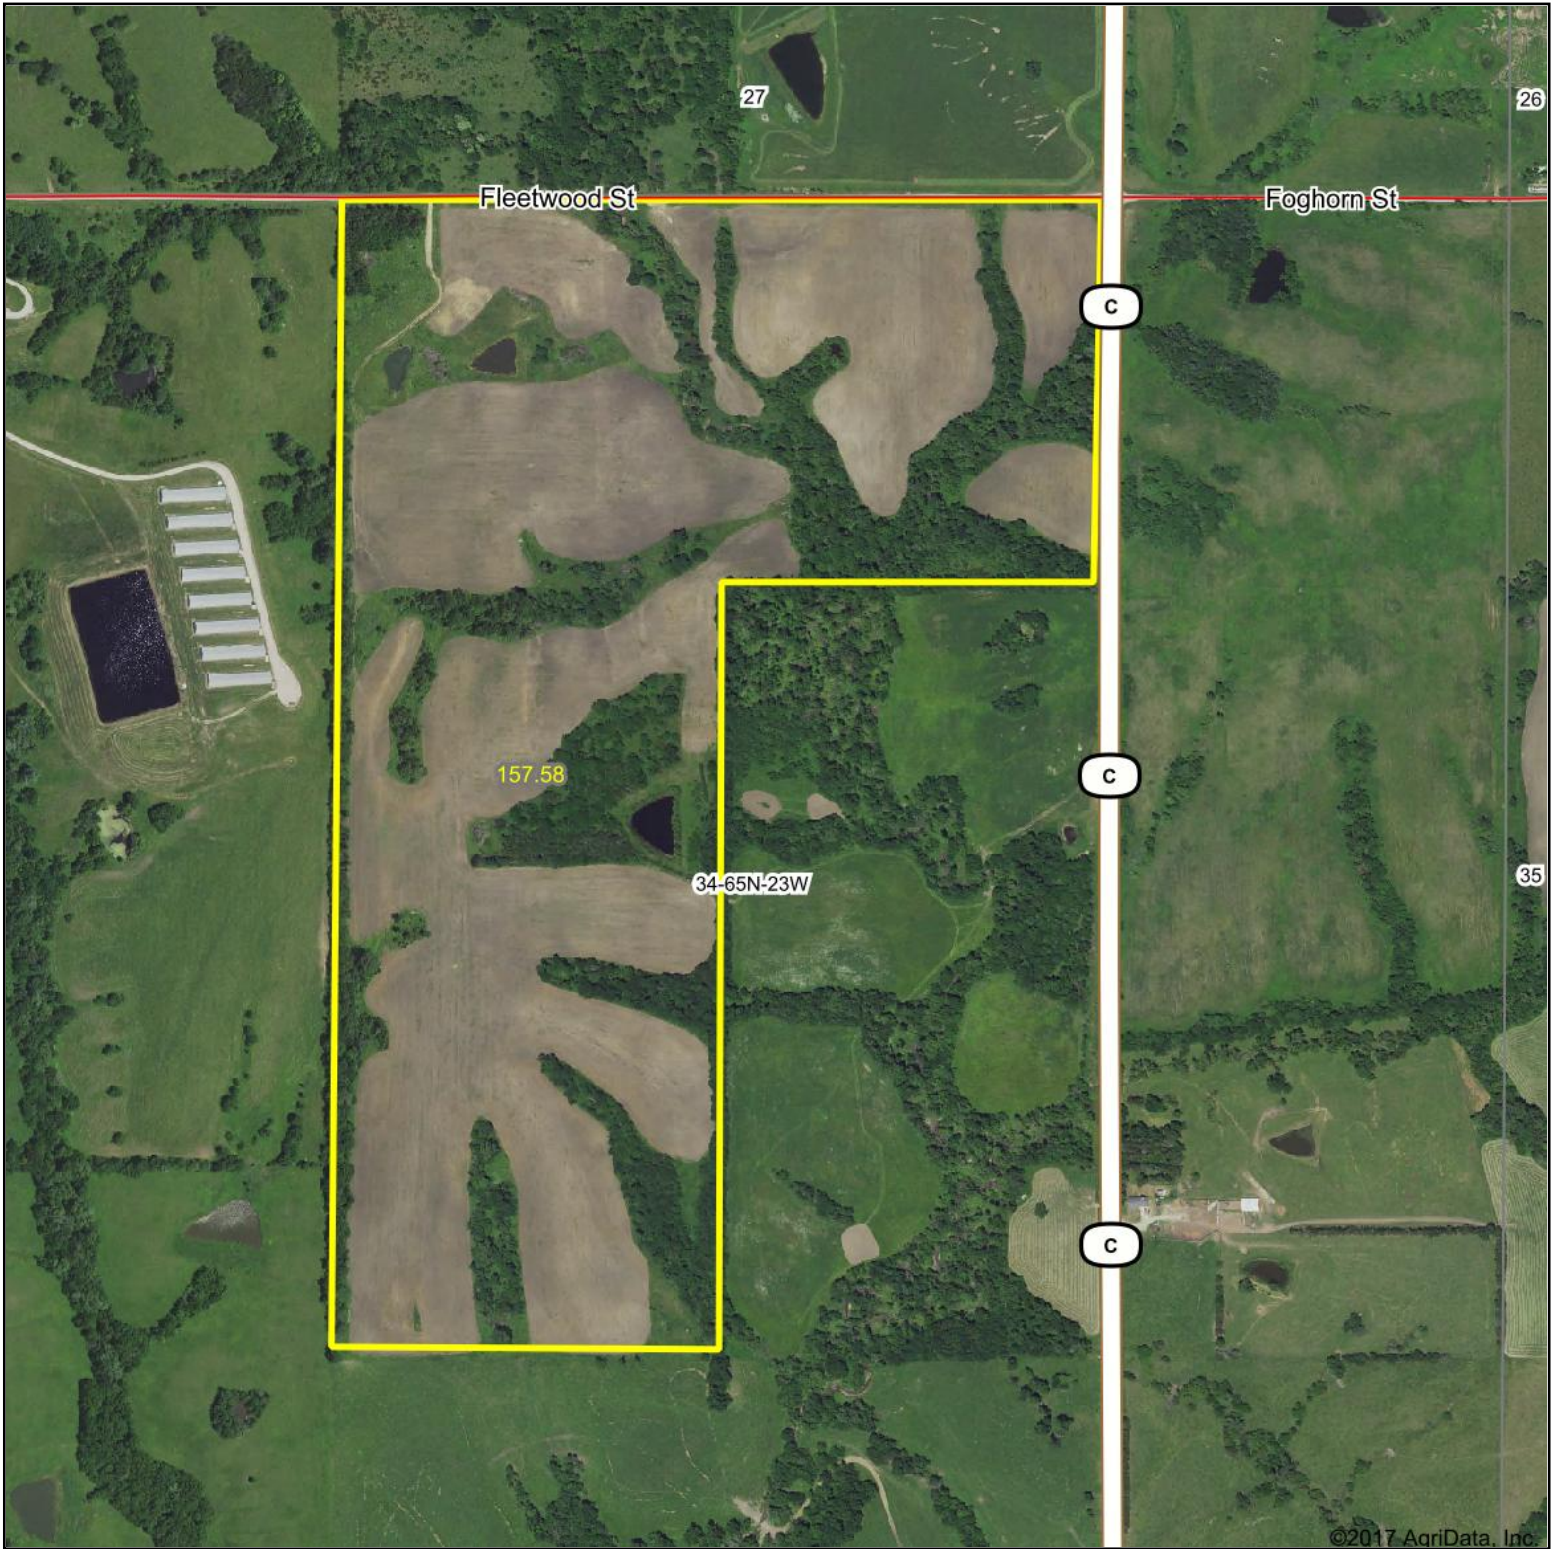

Aerial Map

Latham[®]
HI-TECH SEEDS

map center: 40° 23' 29.05, -93° 28' 11.18

Maps Provided By:
 **surety**[®]
CUSTOMIZED ONLINE MAPPING
© AgriData, Inc. 2017 www.AgriDataInc.com

34-65N-23W
Mercer County
Missouri