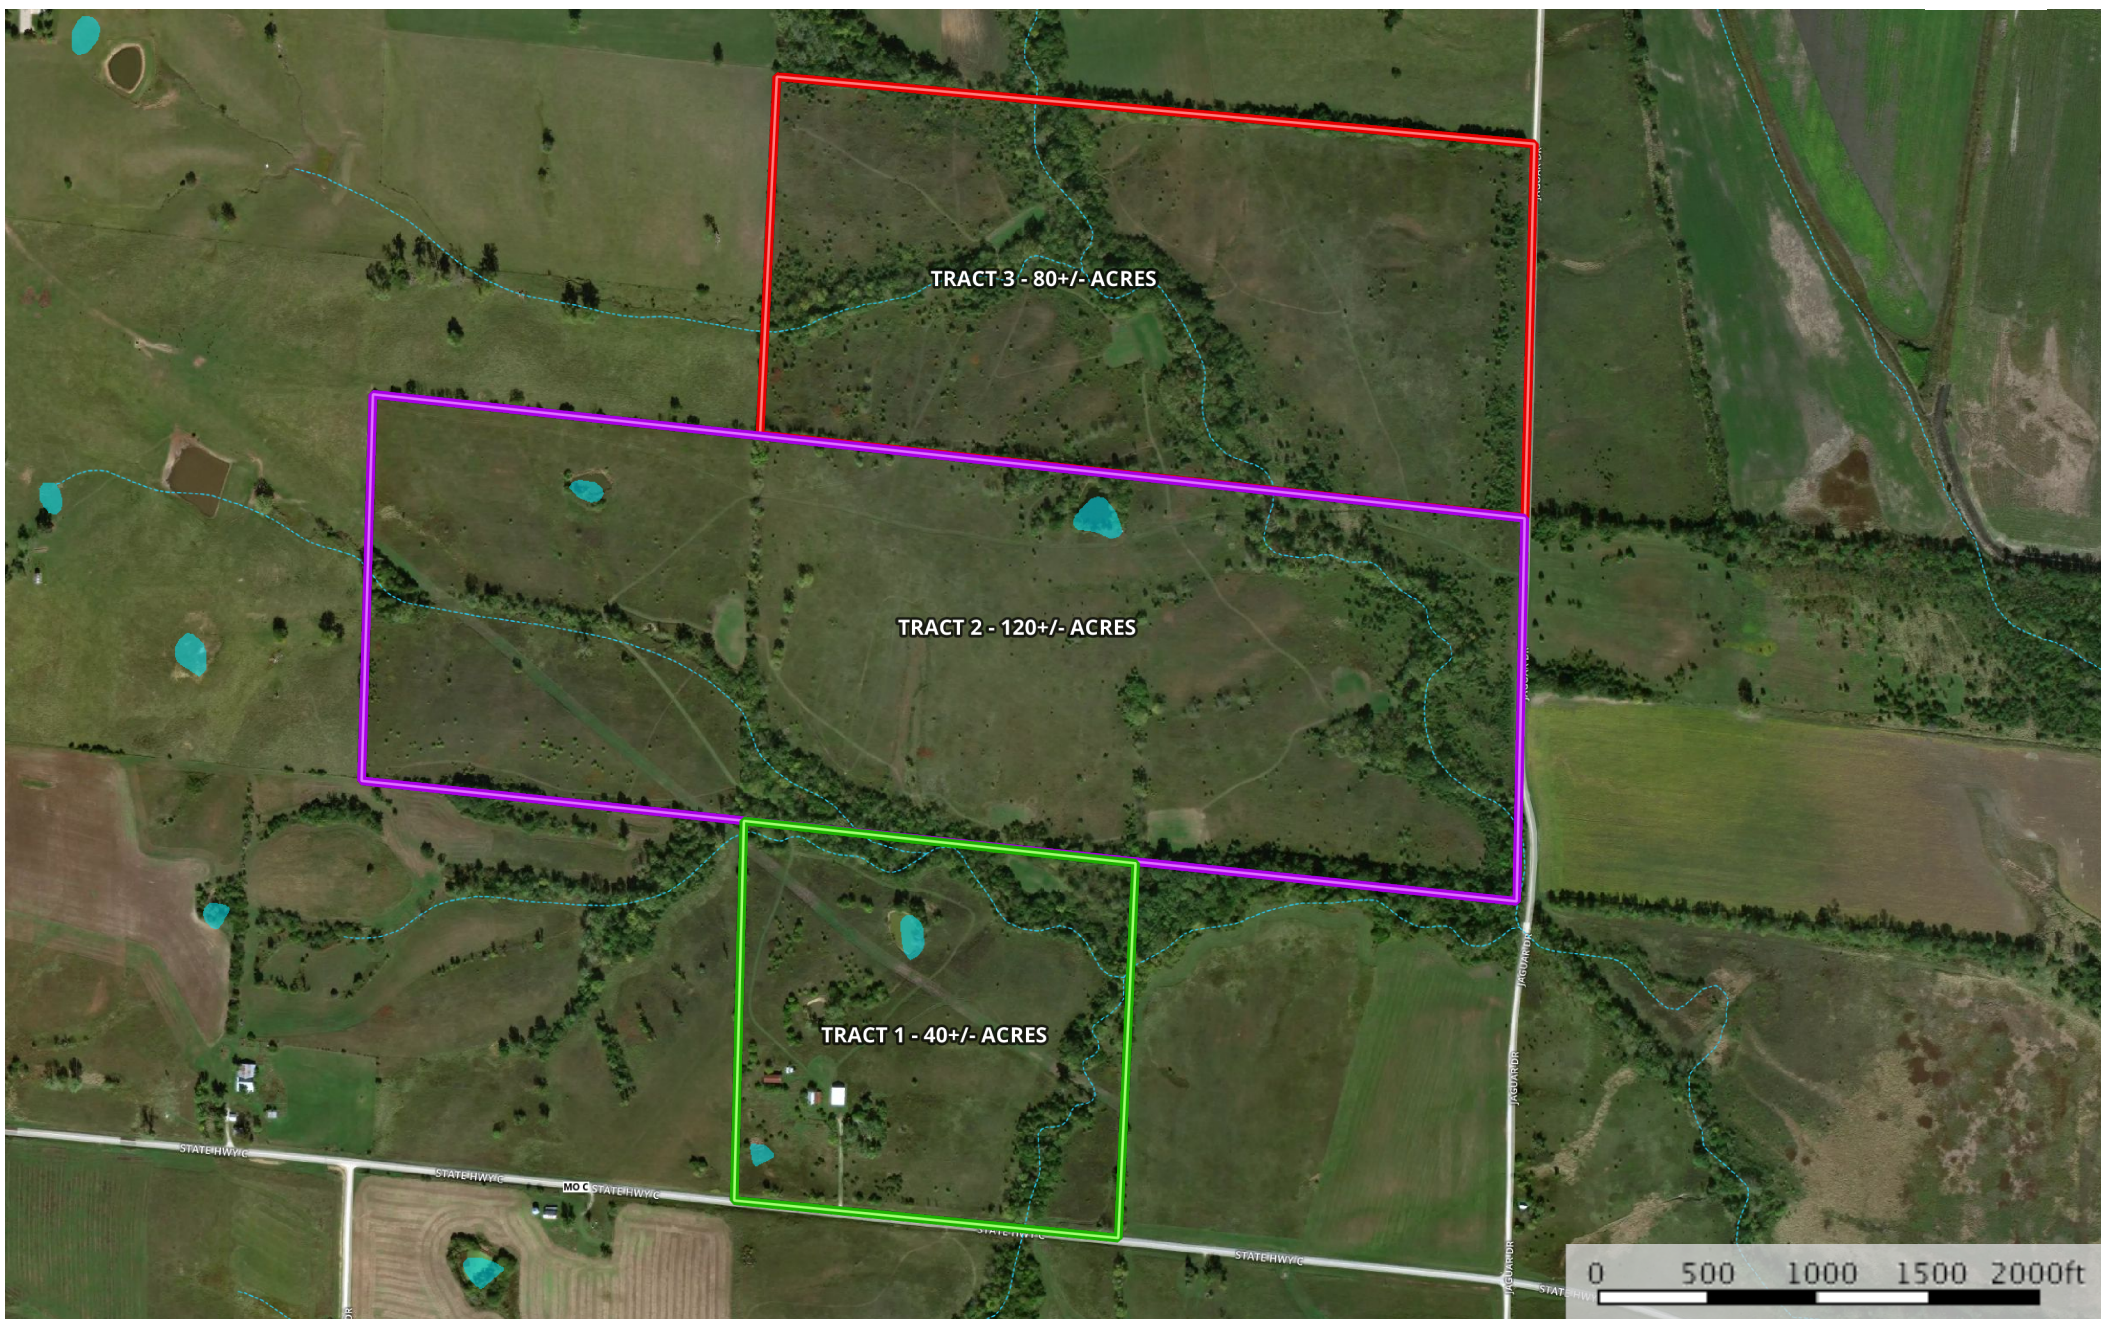

Missouri Land iAuction - Linn County

Linn County, Missouri, 240 AC +/-

- Approximate Boundary
- Approximate Boundary
- Approximate Boundary
- Stream, Intermittent
- River/Creek
- Water Body