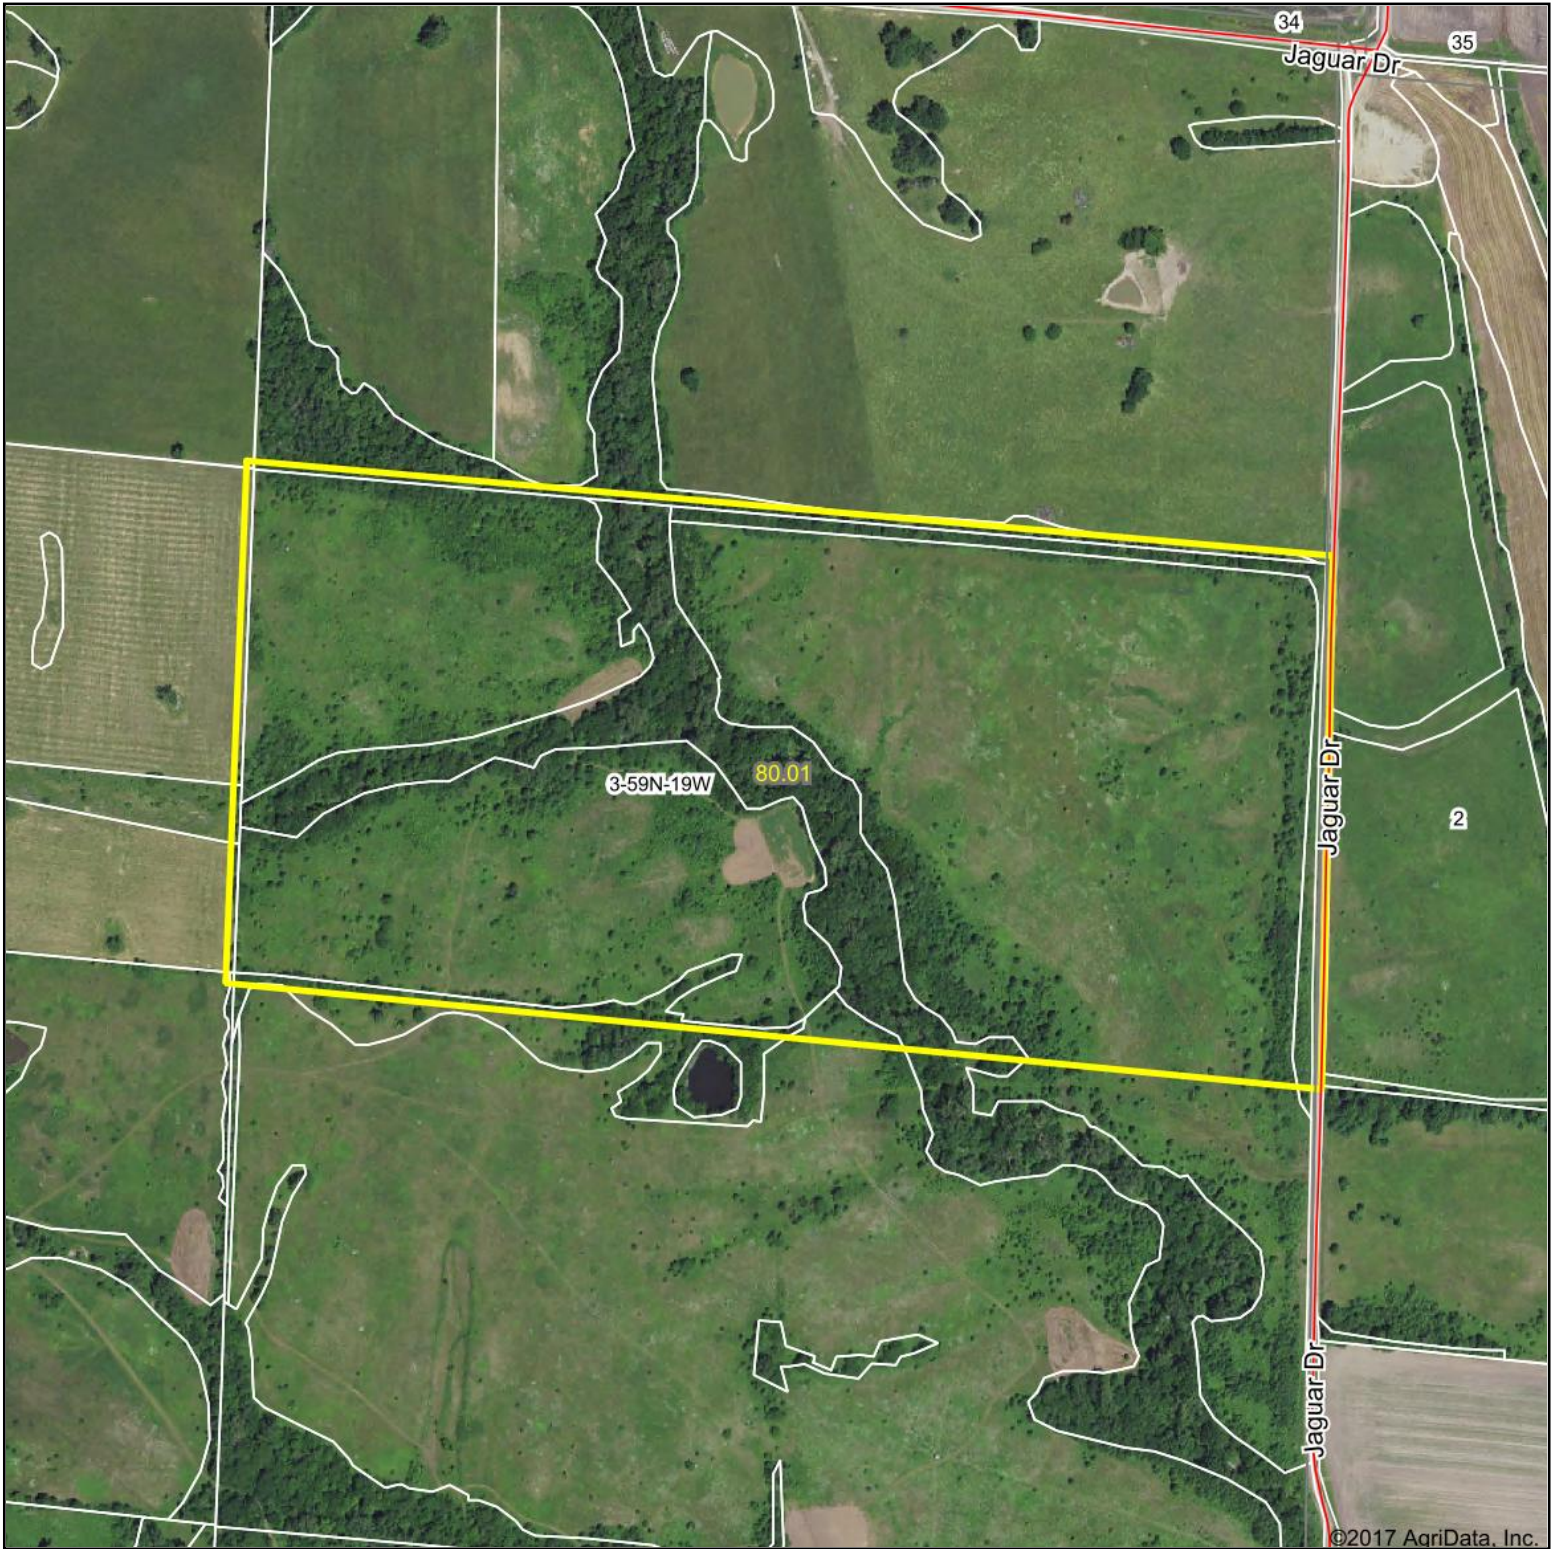

Aerial Map

©2017 AgriData, Inc.

map center: 39.962755, -93.005281

Maps Provided By:

© AgriData, Inc. 2017

www.AgriDataInc.com

3-59N-19W
Linn County
Missouri

1/26/2018