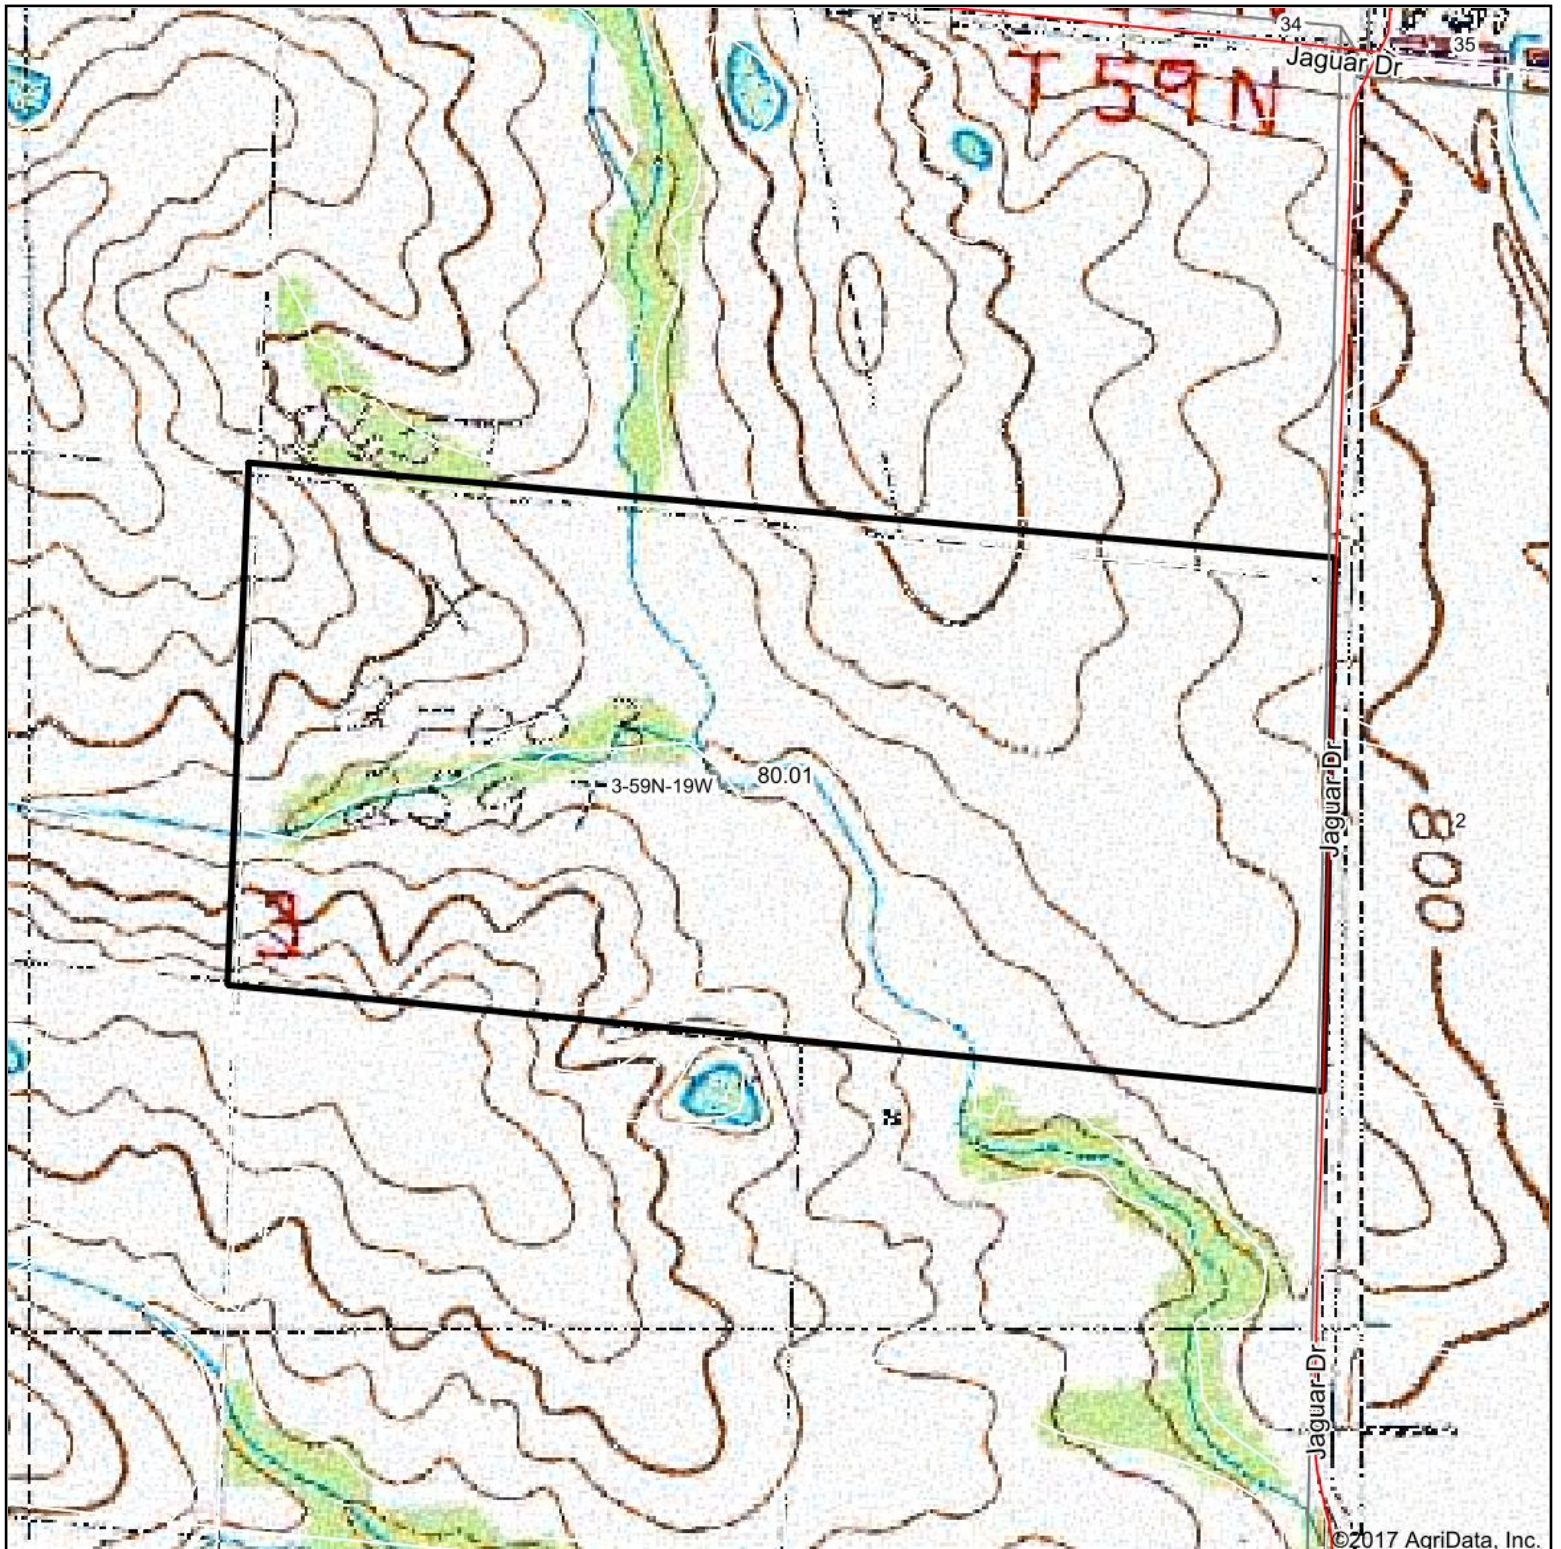

Aerial Map

©2017 AgriData, Inc.

map center: 39.962755, -93.005281

TROPHY
PROPERTIES AND AUCTION
LAND | RECREATIONAL | RESIDENTIAL

Maps Provided By:

© AgriData, Inc. 2017

www.AgriDataInc.com

3-59N-19W
Linn County
Missouri

1/26/2018

Topography Map

©2017 AgriData, Inc.

map center: 39.962755, -93.005281

Maps Provided By:

© AgriData, Inc. 2017

www.AgriDataInc.com

3-59N-19W
Linn County
Missouri