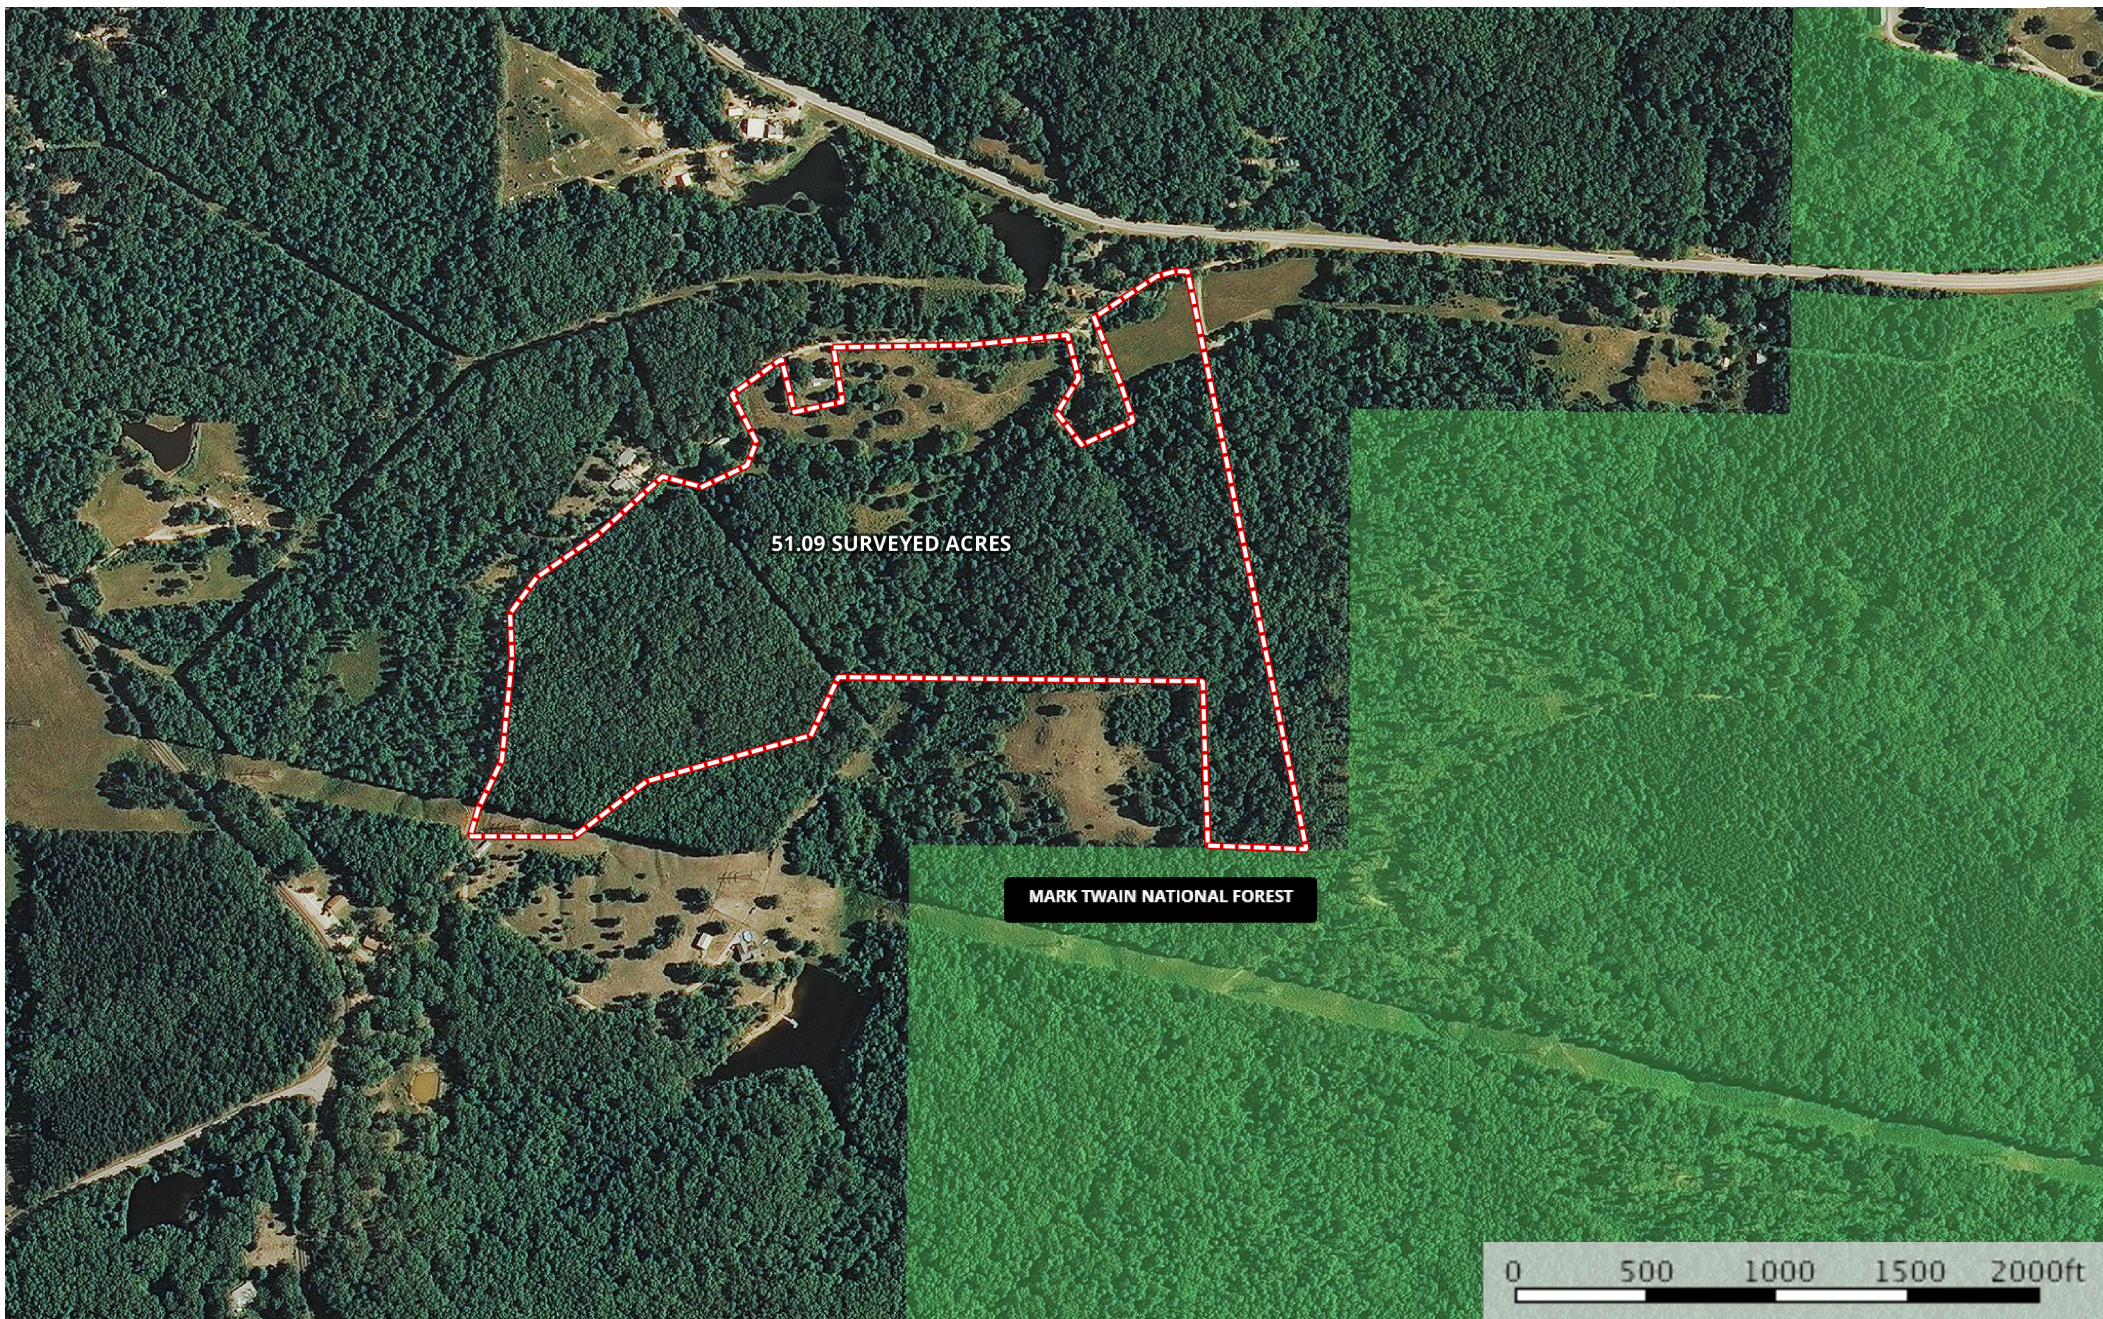

Crawford 51.09 Frey Aerial

Crawford County, Missouri, 51 AC +/-

51.09 SURVEYED ACRES

MARK TWAIN NATIONAL FOREST

- Boundary
- Forest Service
- State Land
- Fish and Wildlife
- National Park
- Other
- BLM