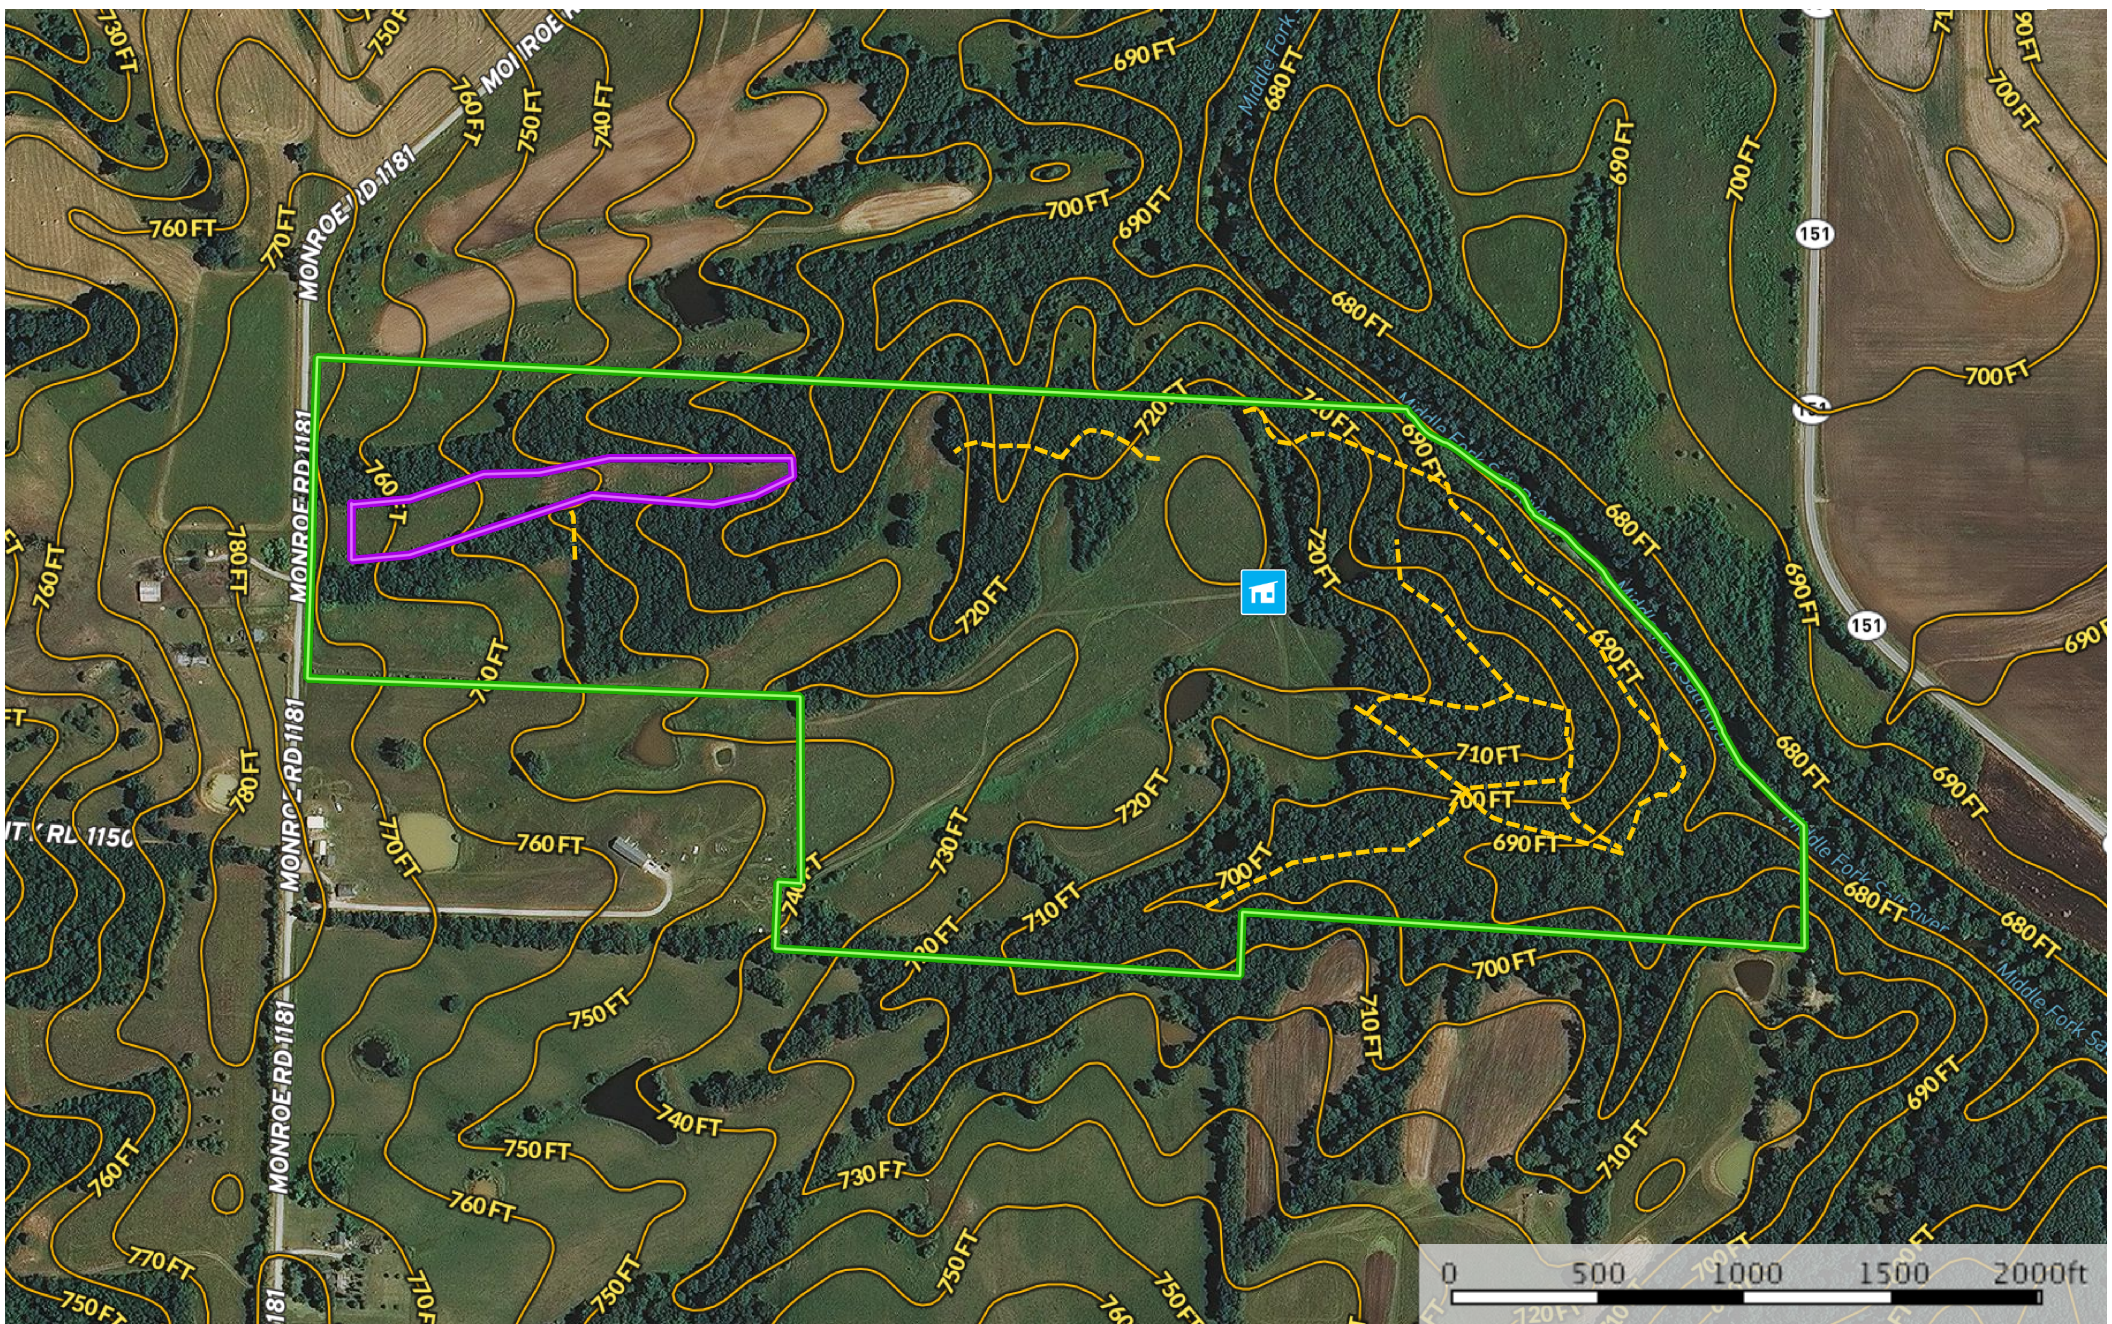

Monroe, 146, Gibson

Missouri, AC +/-

- Shed / Shack
- Potential Food Plot
- Road / Trail
- Boundary