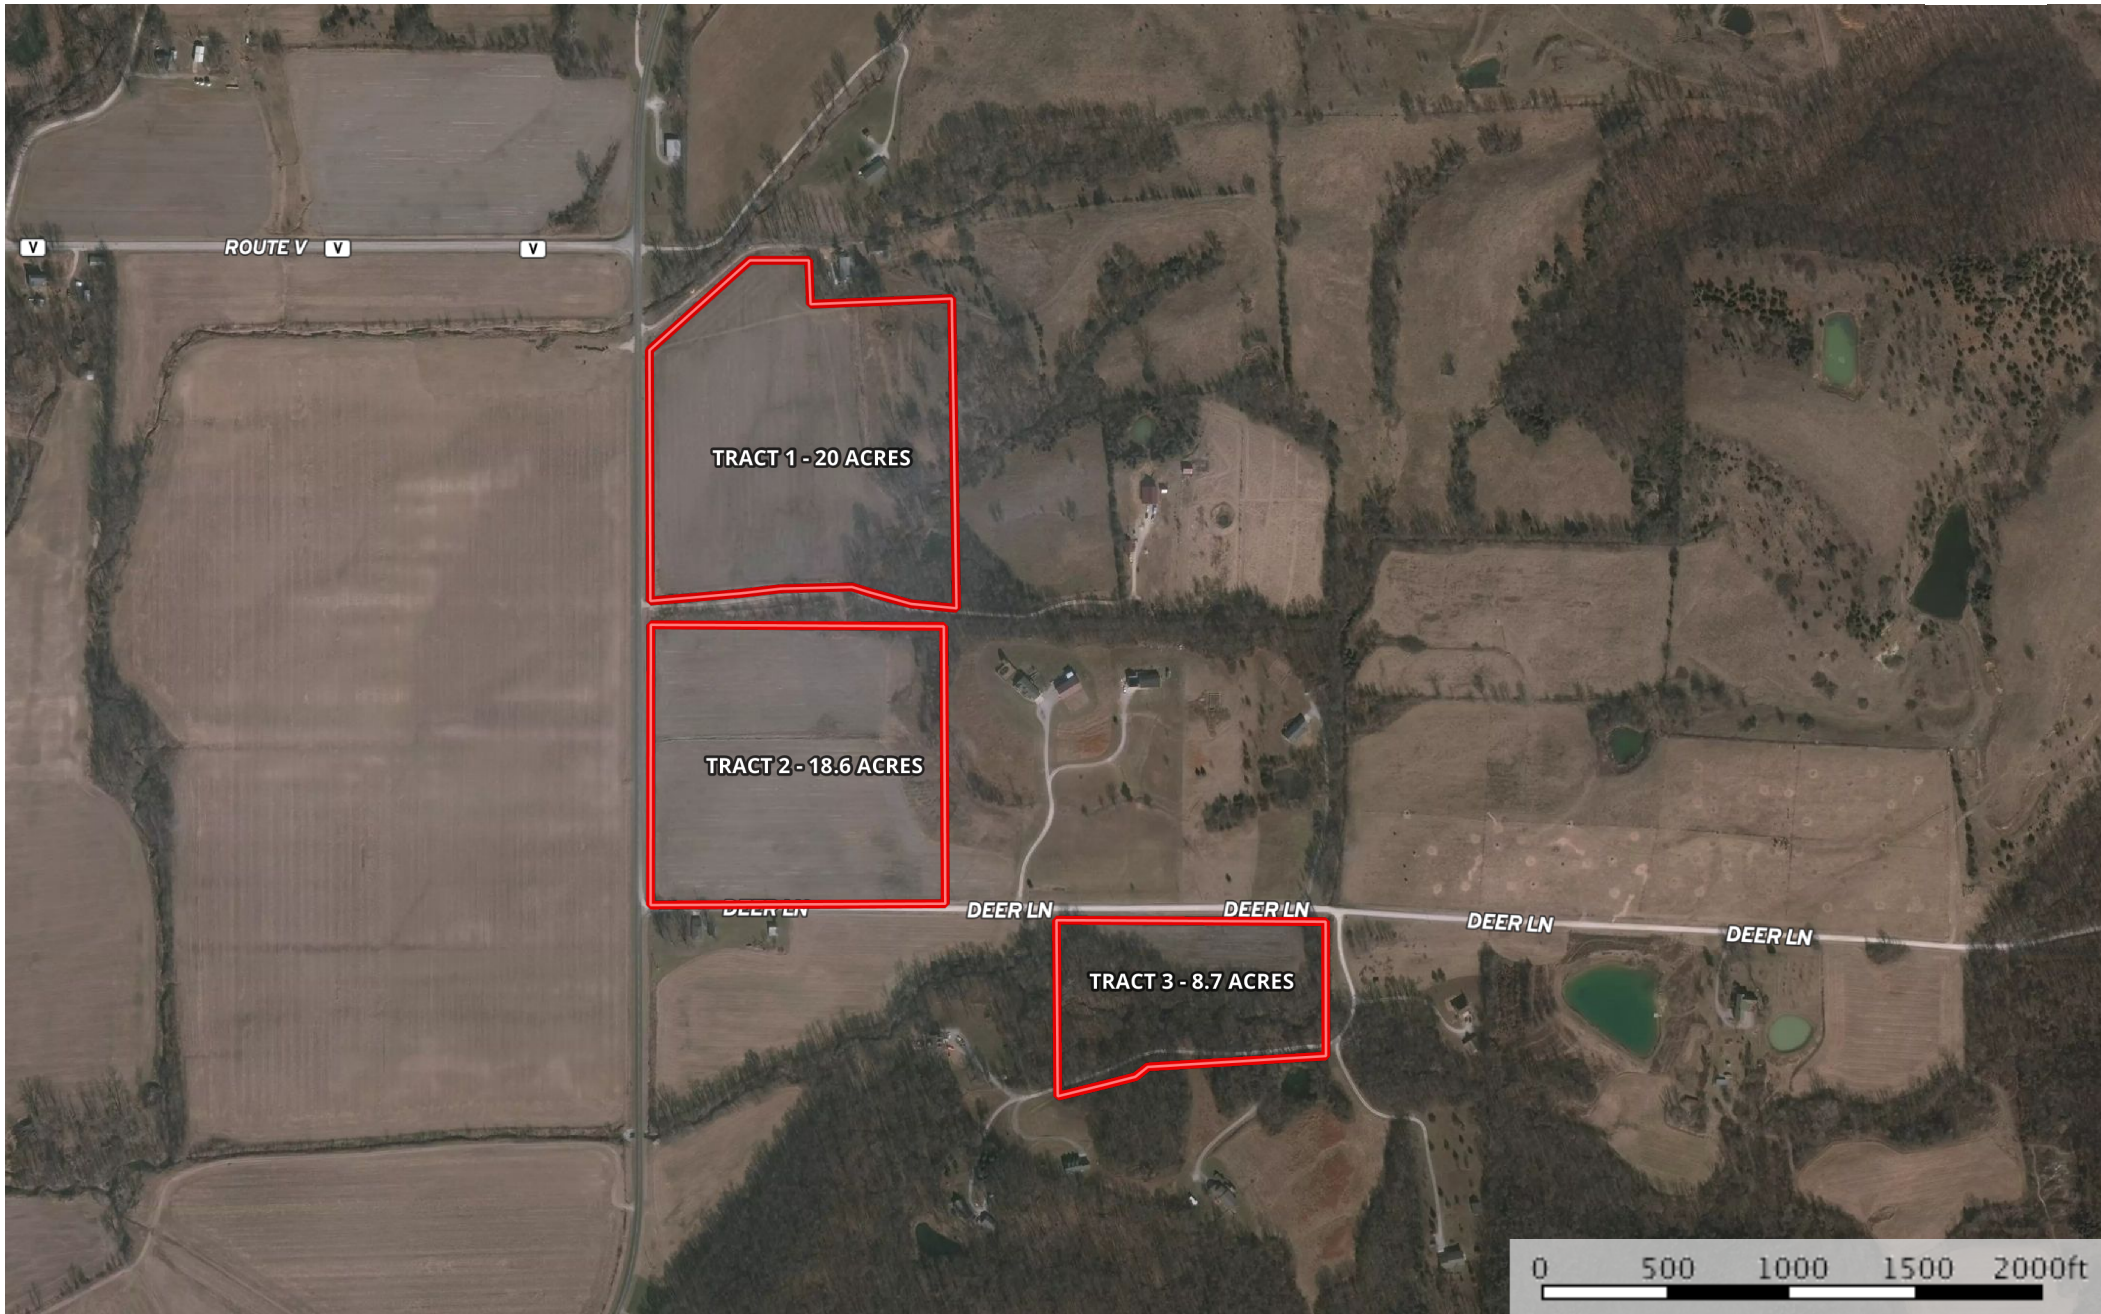

Missouri Land For Sale at iAuction – Ralls County

Ralls County, Missouri, 47.3 AC +/-

-  8.7 surveyed
-  18.6 Acres
-  20 surveyed acres