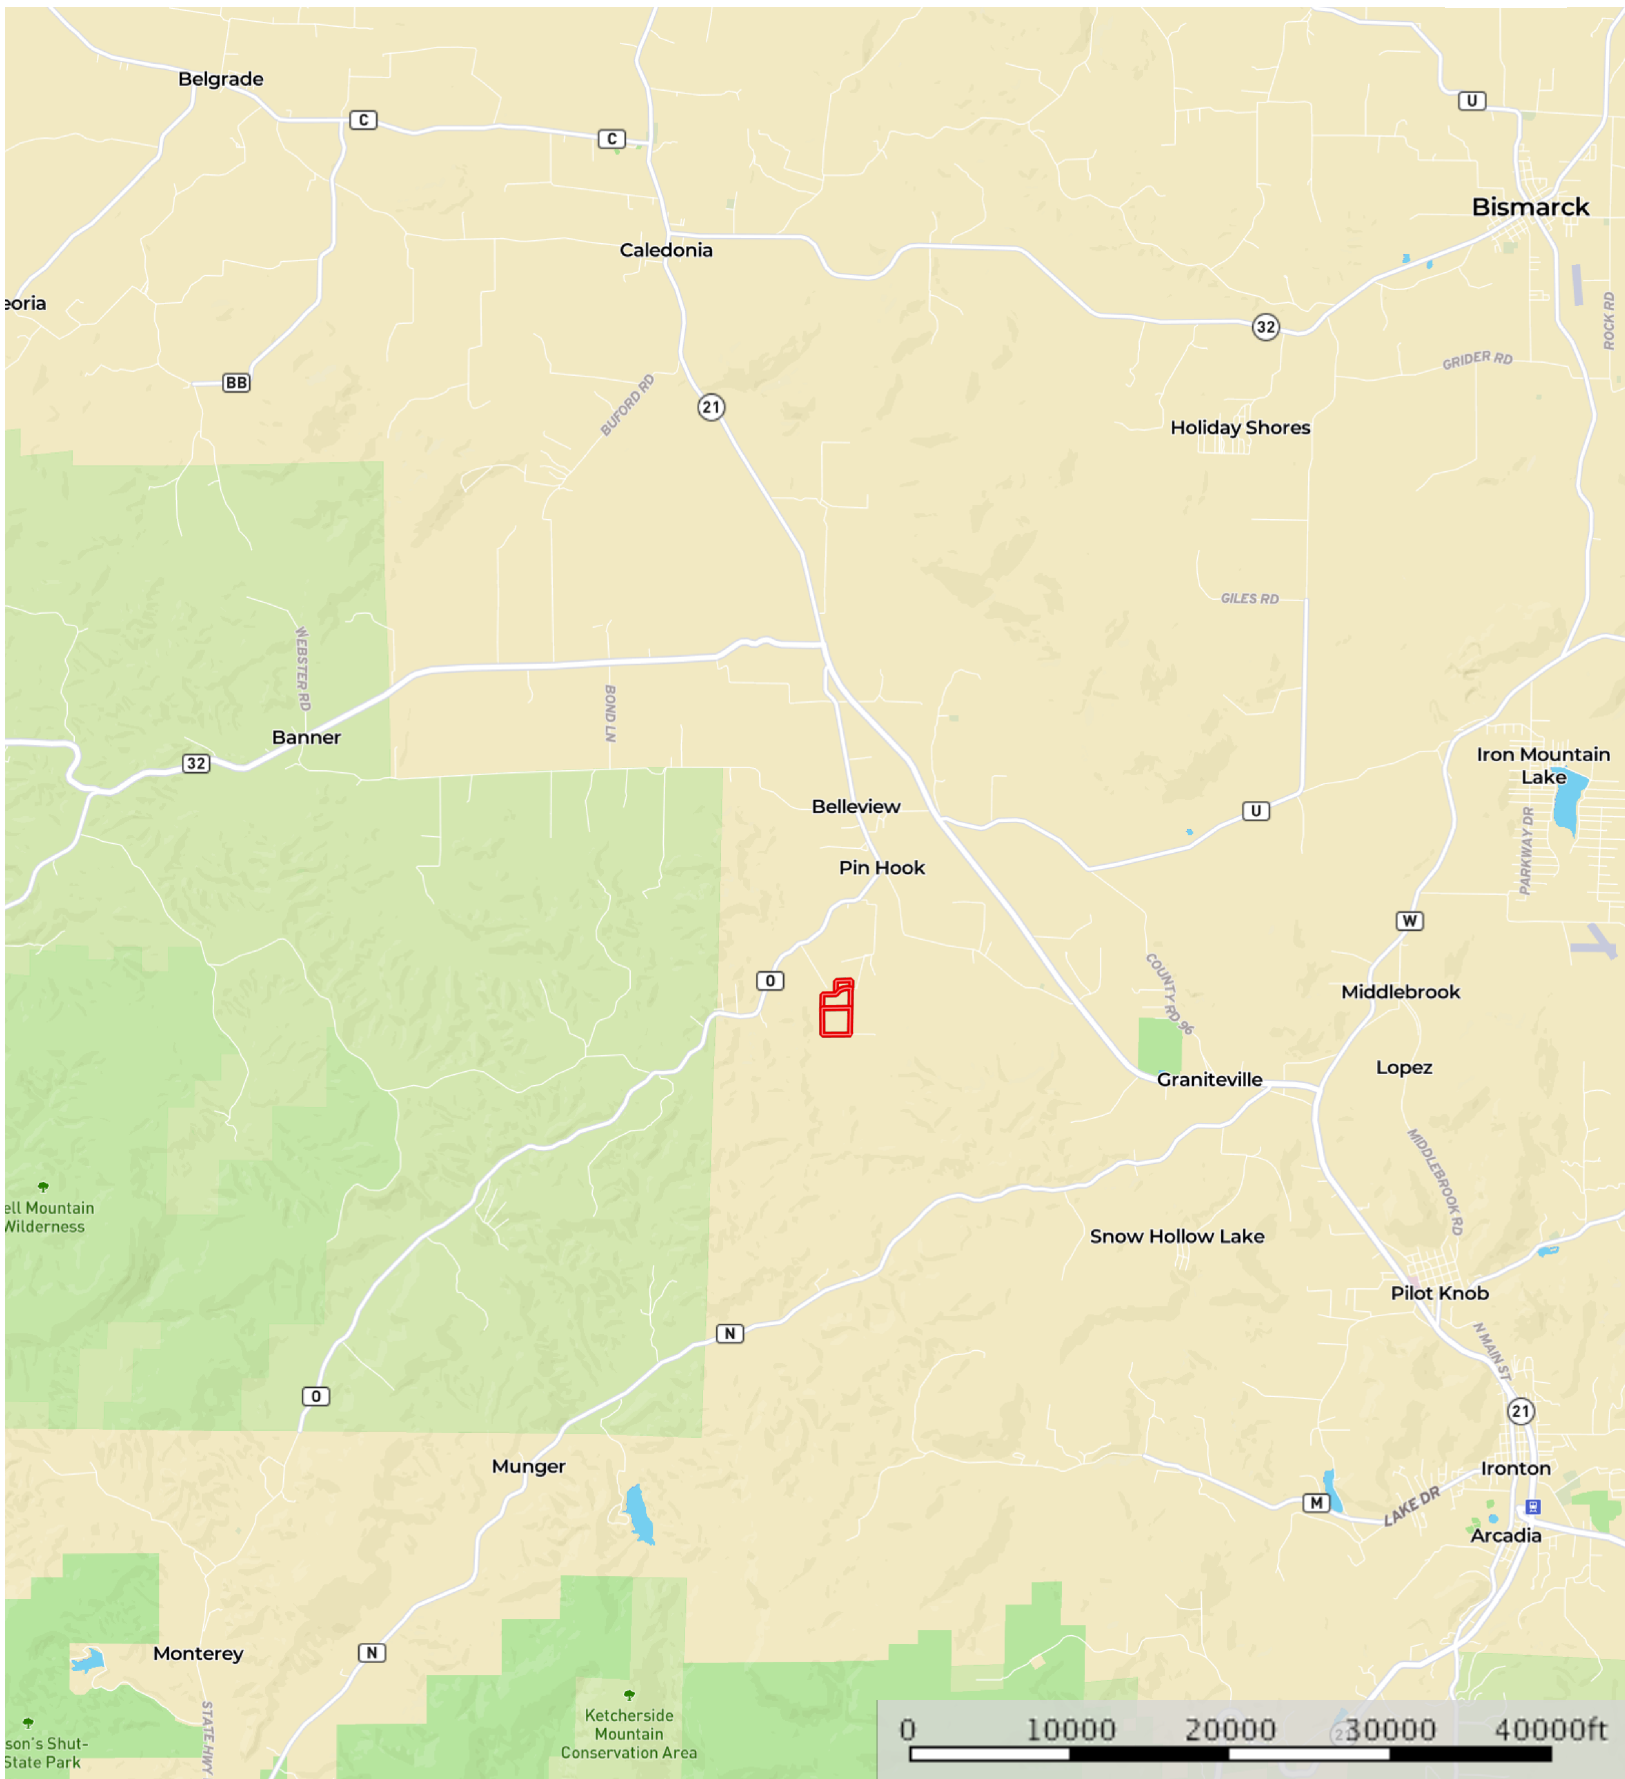

Pierce_Missouri Land For Sale at iAuction - Iron County

Iron County, Missouri, 76 AC +/-

Jason Wallingford

P: (217) 214-2752

www.iAuctionandRealty.com

520 N 30th, Suite 19, Quincy, IL 62301

The information contained herein was obtained from sources deemed to be reliable. MapRight Services makes no warranties or guarantees as to the completeness or accuracy thereof.