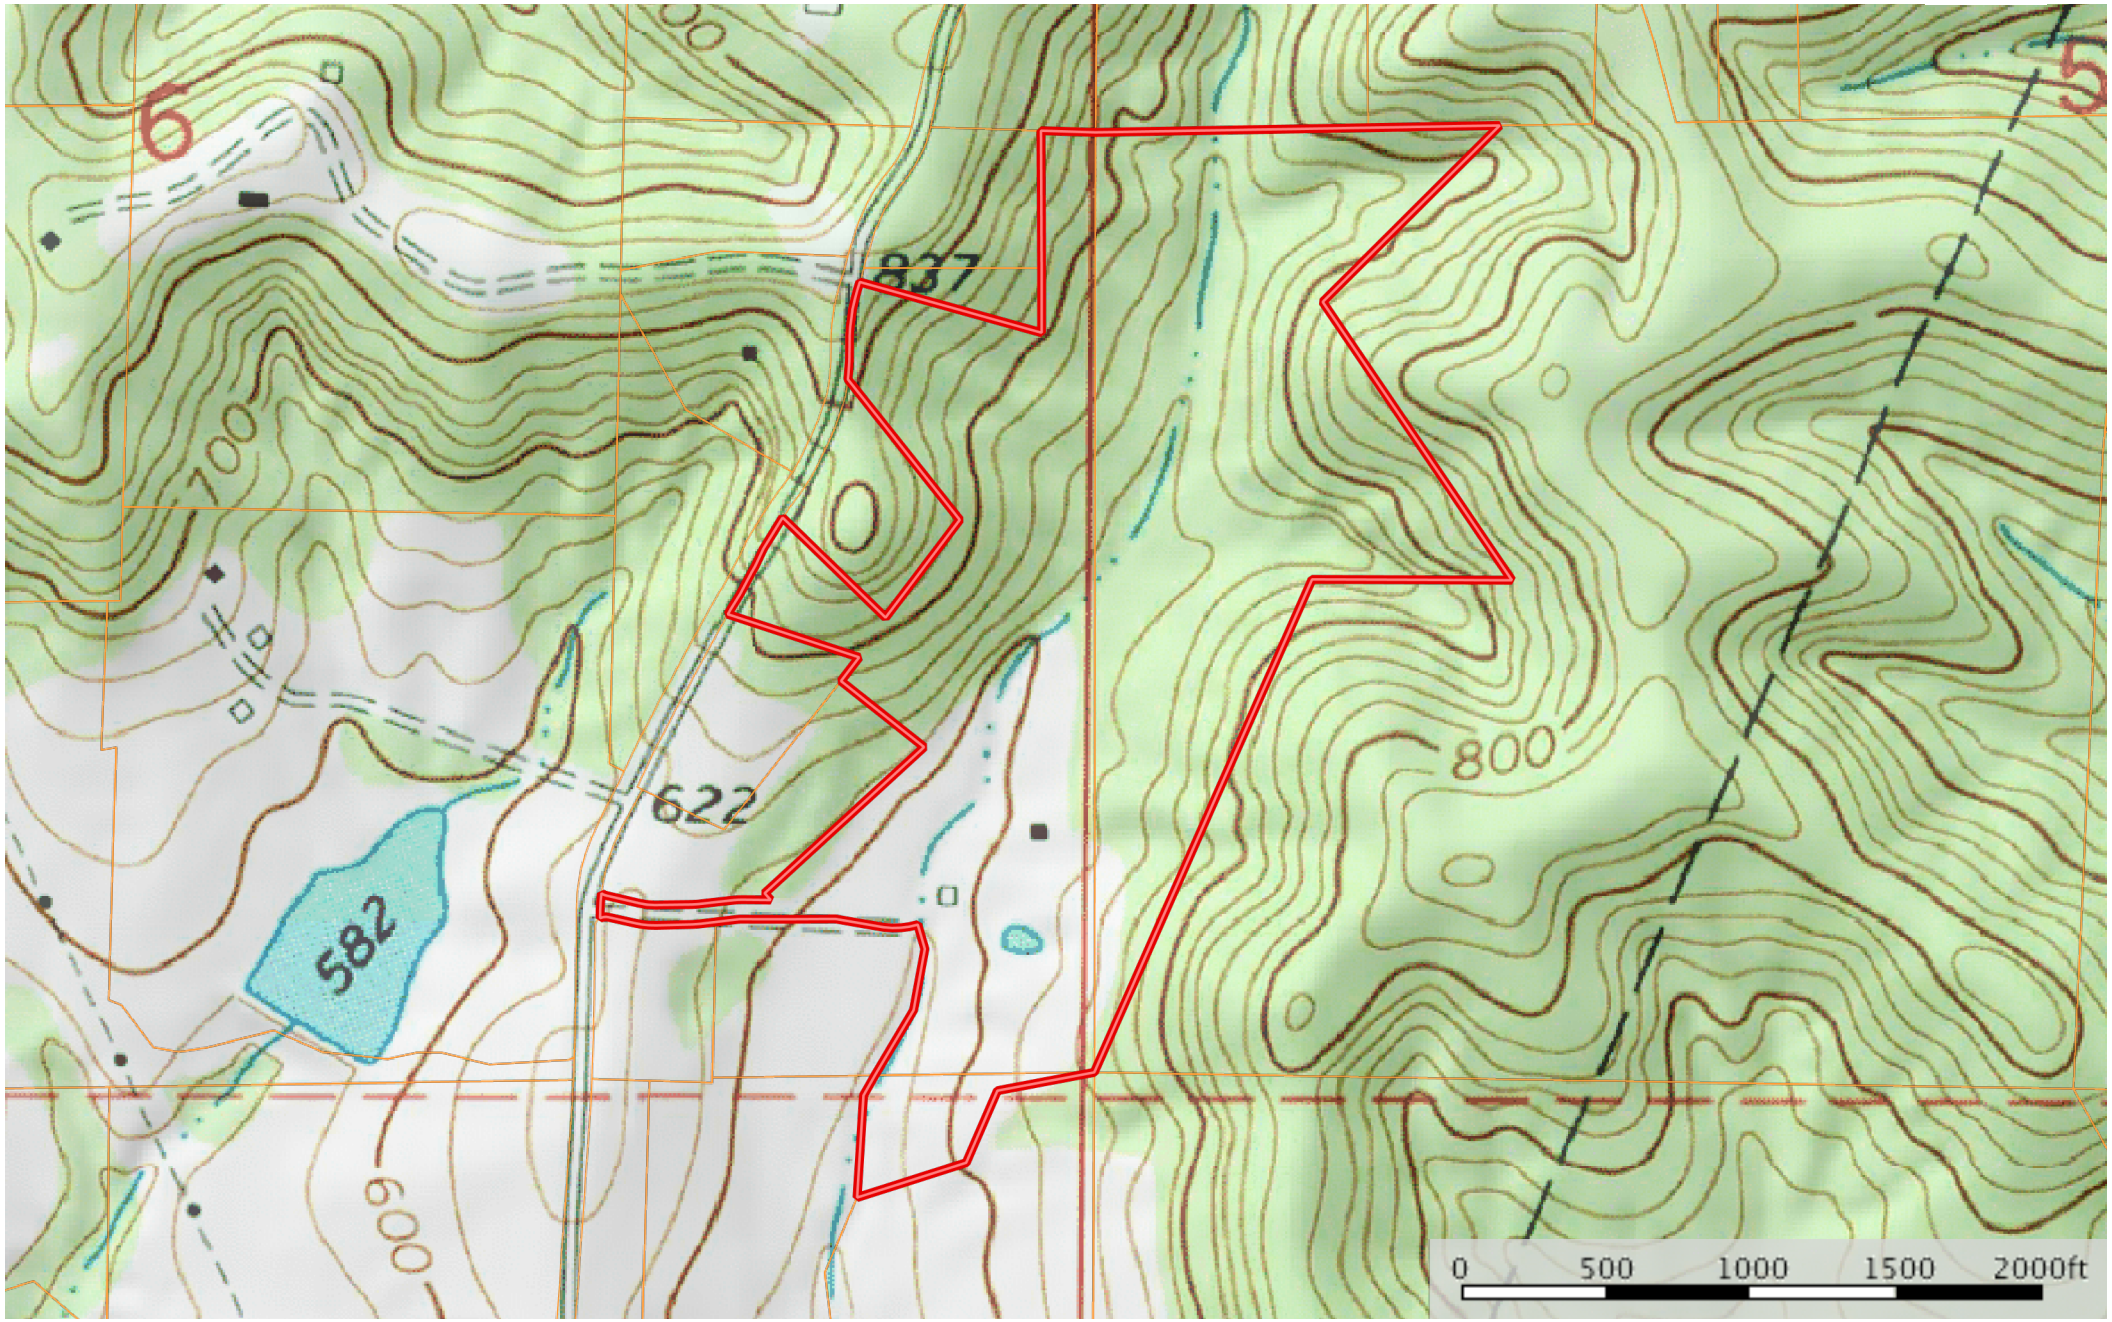

340 Osage Ridge Rd.
St. Charles County, Missouri, 72 AC +/-

 Boundary