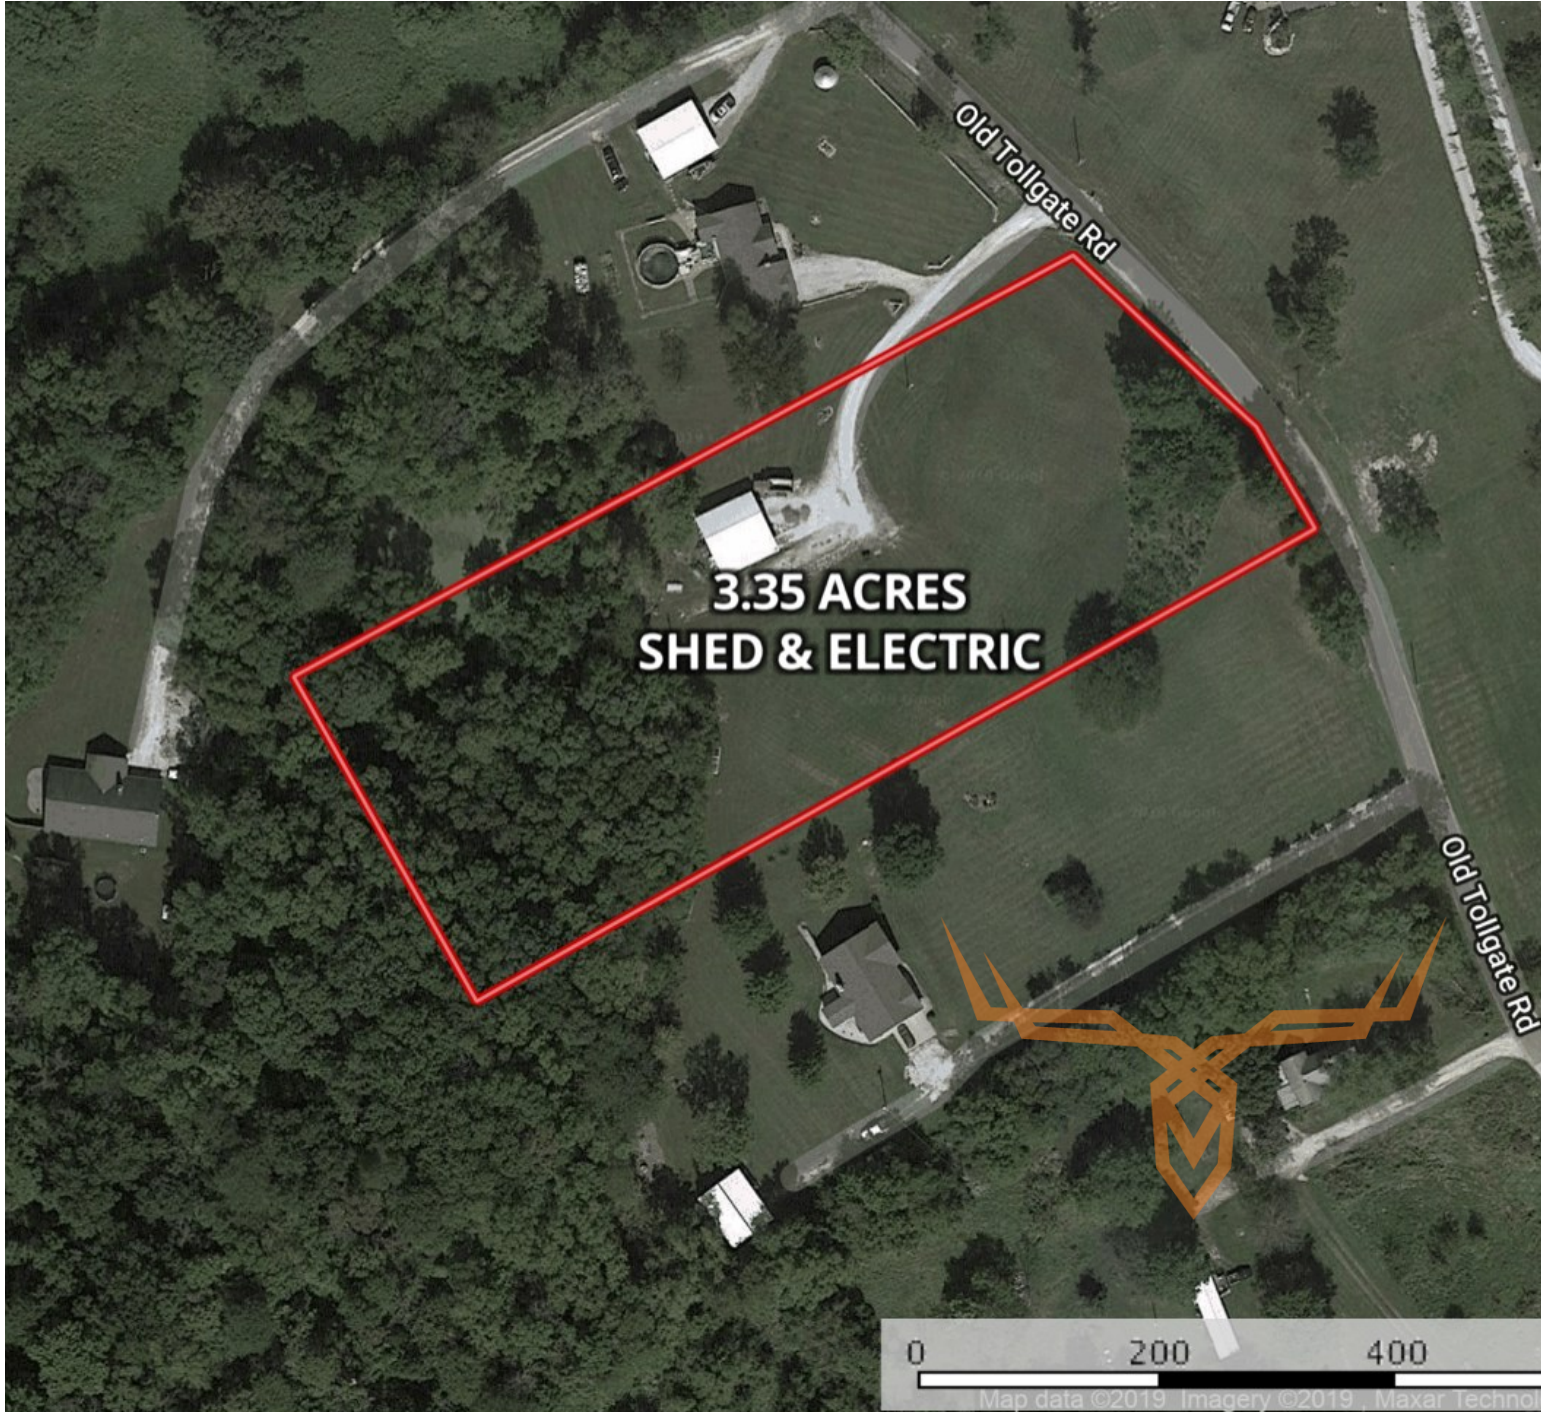

3.35 Surveyed Acres with Shed for Sale - Lincoln County

TROPHY
PROPERTIES AND AUCTION
LAND | RECREATIONAL | RESIDENTIAL

www.TrophyPA.com • (855) 573-5263 • leads@trophyPA.com

Broker does not guarantee the accuracy of sq. ft., lot size, or other information, buyer is advised to independently verify the accuracy of information through personal inspection and with appropriate professionals